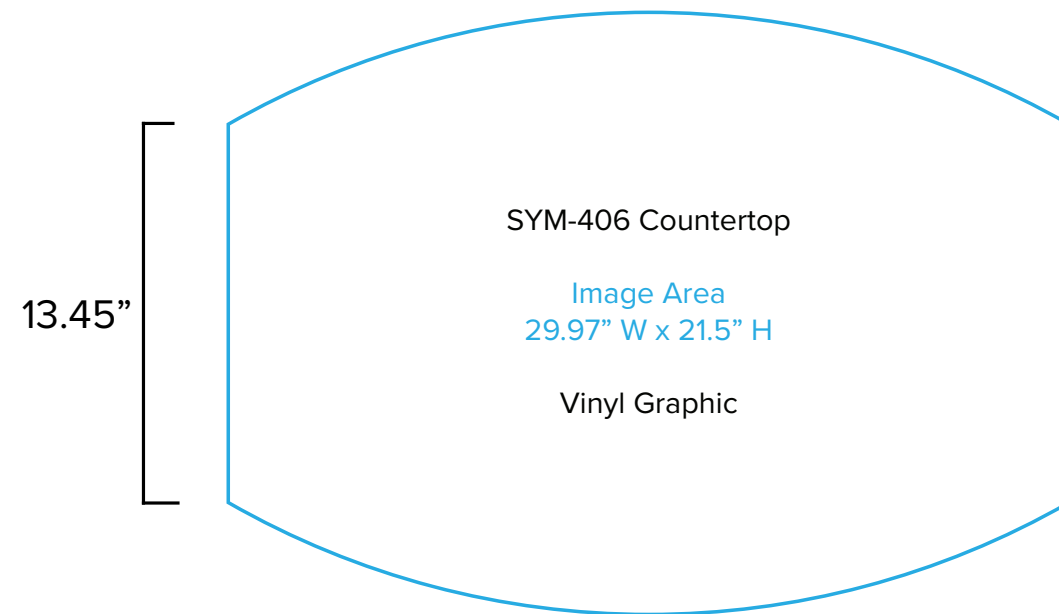

Graphic Template Portable Counter – Vinyl Graphic

NOTE: All Raster Art (jpg, tiff,psd, png, etc.) must be at least 100 dpi at print size.
Standard kits are often customized. Please check with Customer Service to ensure that this template matches your specific job.