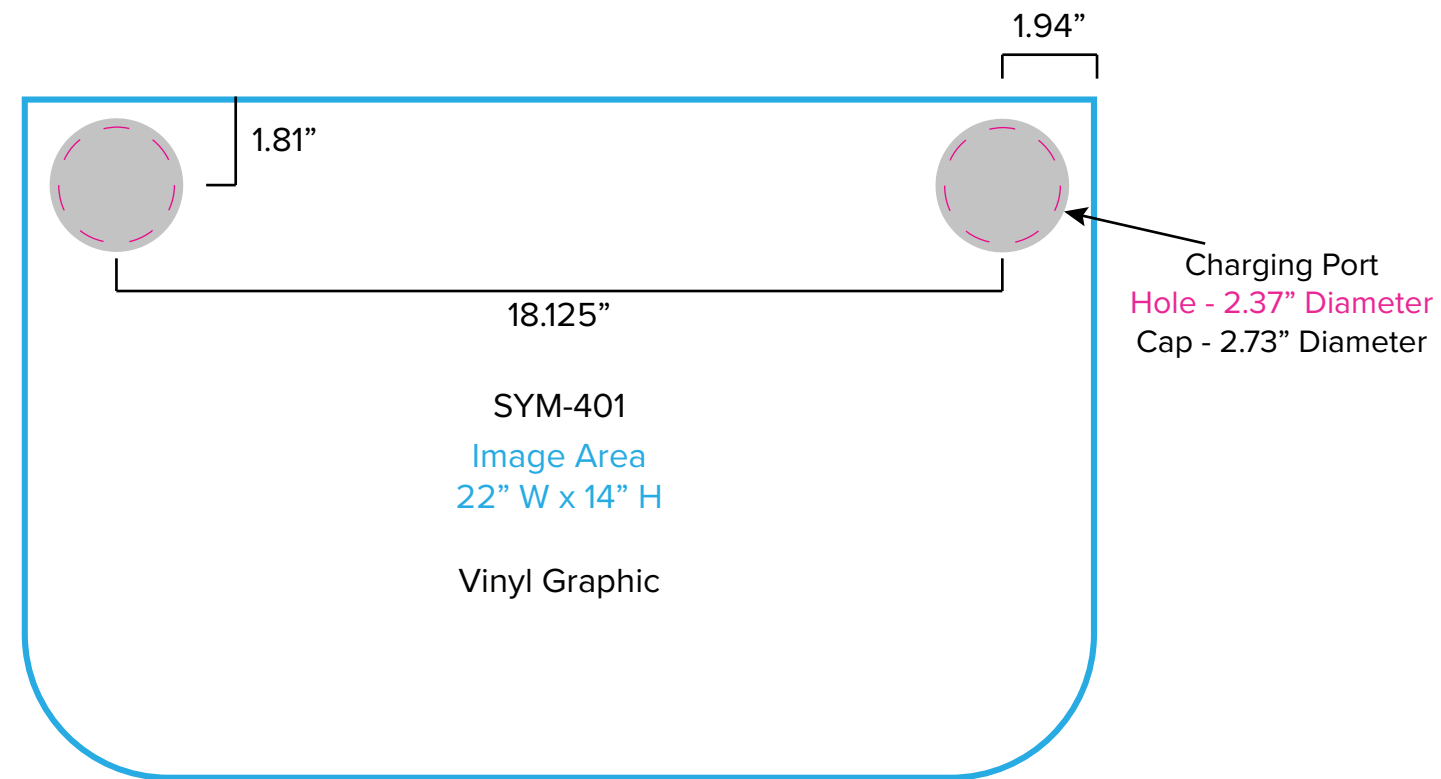

Graphic Template
Backwall Workstation Countertop – Vinyl Graphics
Graphics **NOT** included in base price. Please request pricing.

NOTE: All Raster Art (jpg, tiff,psd, png, etc.) must be at least 100 dpi at print size.
Standard kits are often customized. Please check with Customer Service to ensure that this template matches your specific job.