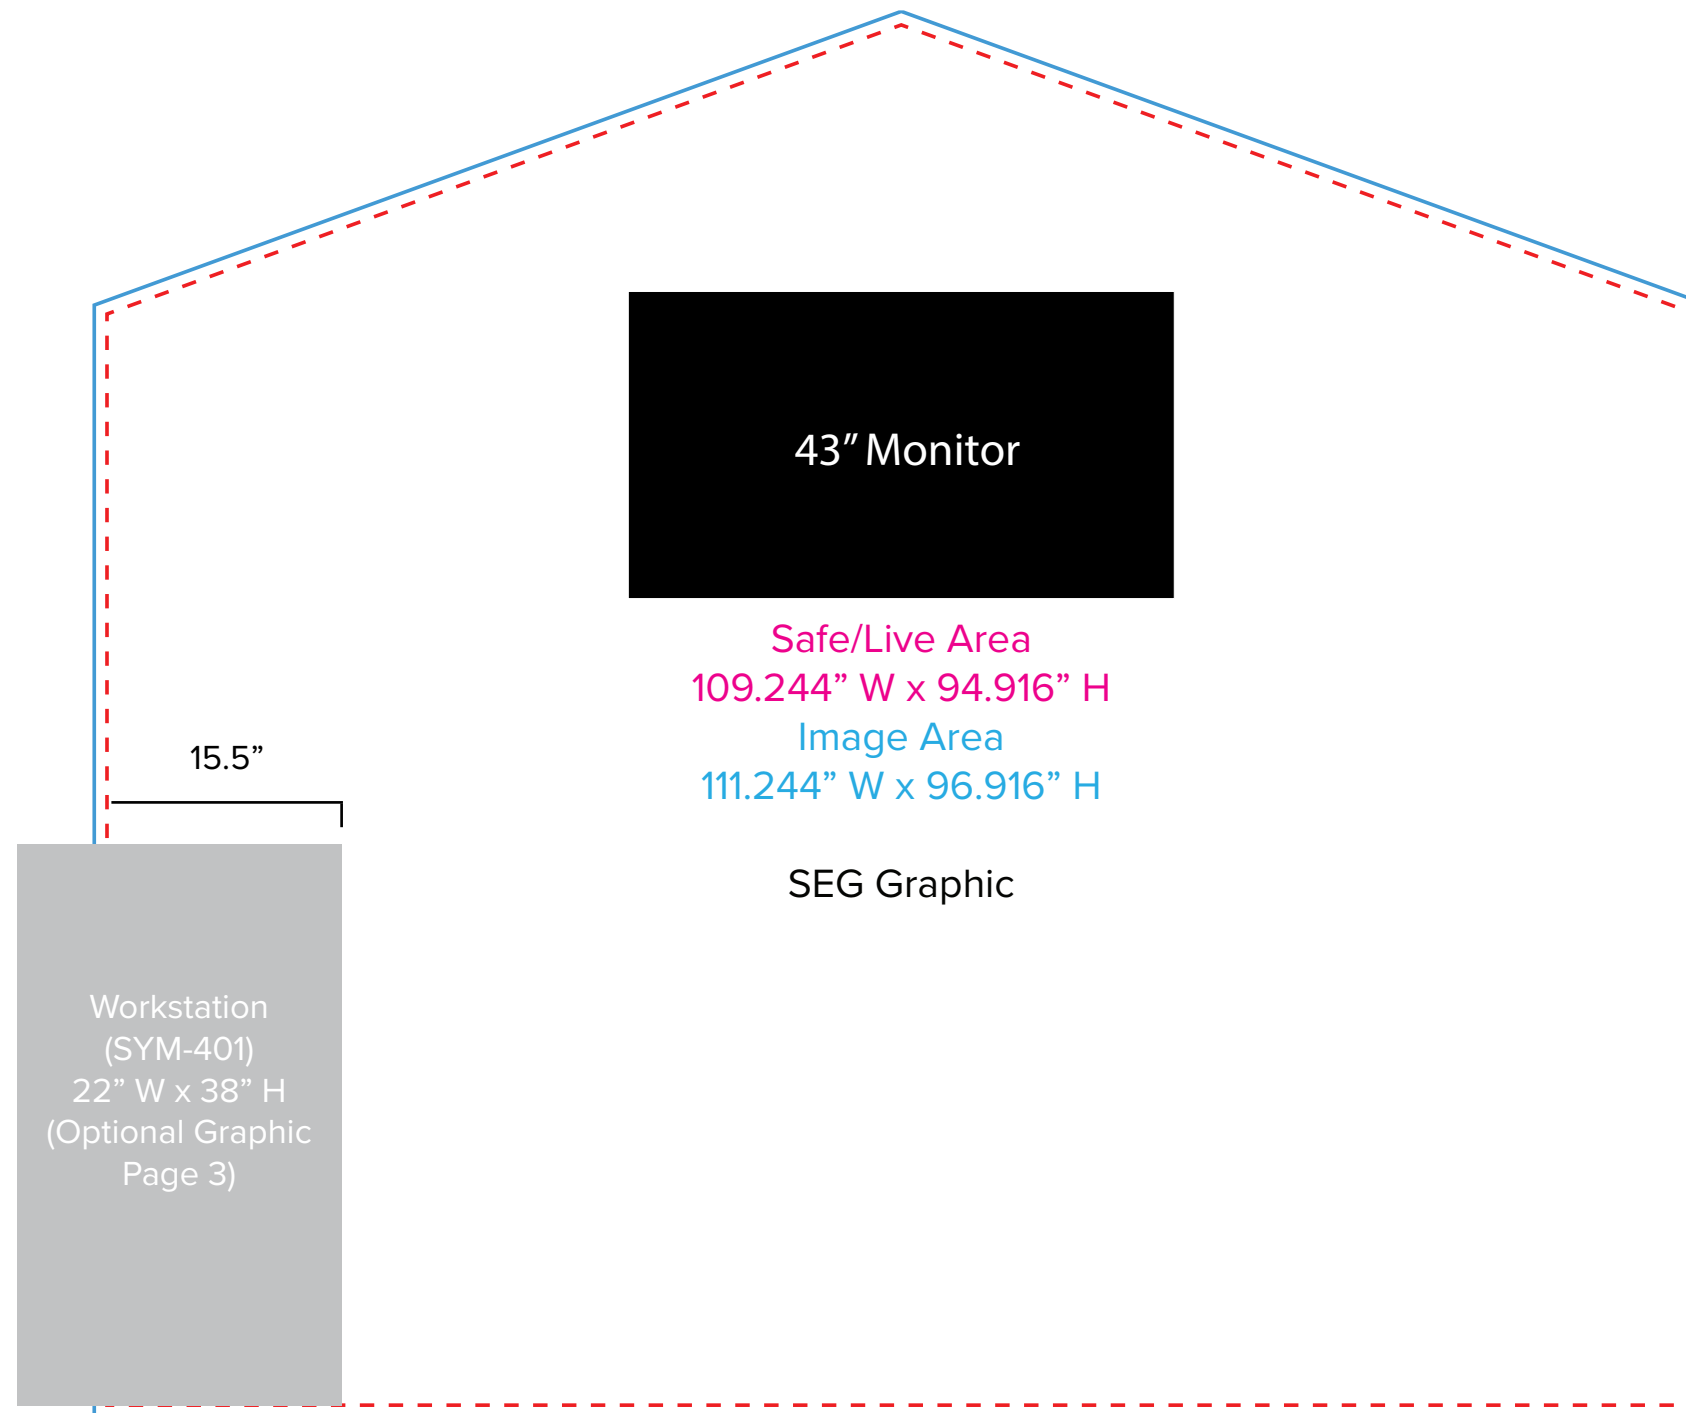

Graphic Template
10 x 10 Inline Exhibit
Backwall with Flat Arched Panel, Rectangular Panel - SEG Graphics

NOTE: All Raster Art (jpg, tiff,psd, png, etc.) must be at least 100 dpi at print size.
Standard kits are often customized. Please check with Customer Service to ensure that this template matches your specific job.

Graphic Template
Backwall Workstation – Direct Print Graphic

SYM-402

Image Area
22" W x 35" H

Direct Print Graphic

NOTE: All Raster Art (jpg, tiff,psd, png, etc.) must be at least 100 dpi at print size.

Standard kits are often customized. Please check with Customer Service to ensure that this template matches your specific job.

Graphic Template
Portable Counter – Vinyl Graphic

NOTE: All Raster Art (jpg, tiff,psd, png, etc.) must be at least 100 dpi at print size.

Standard kits are often customized. Please check with Customer Service to ensure that this template matches your specific job.